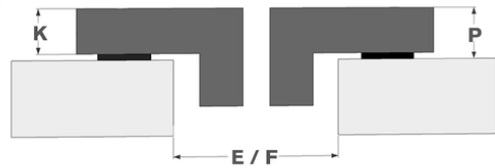

Induction - Domino
38 cm
Glass

EAN 5414425037636

Cooking Zones

- Front : 1400 W - 175 mm
- Rear : 1400/2000 W - 210 mm

Functions & features

- | | |
|-----------------------------|-------------------------------|
| ▪ Grill function | - |
| ▪ Chef function | - |
| ▪ Pot move function | - |
| ▪ Automatic pan recognition | - |
| ▪ Residual heat indication | ▪ |
| ▪ Wipeguard function | - |
| ▪ Childproof lock | ▪ |
| ▪ Pause function | - |
| ▪ Timers | Timer per Zone, Minute minder |

Design

- | | |
|----------------------|--------------------|
| ▪ Control method | Touch control |
| ▪ Info display color | Red |
| ▪ Glass edge | Bevelled |
| ▪ Mounting method | Surface, Flushline |

Dimensions

- | | |
|-----------------------------------|----------------|
| ▪ Product dimensions (WxDxH) (mm) | 380 x 520 x 58 |
| ▪ Cut-out worktop (WxD) (mm) | 350 x 490 |

Technical specifications

- | | |
|-------------------------|---------------|
| ▪ Maximum power | 3400 |
| ▪ Electrical connection | 220-240V 1L+N |
| ▪ Frequency (Hz) | 50-60 |
| ▪ Net weight (kg) | 4 |

Dimensions

	A	B	C	D	H
mm	380	520	348	490	58

Surface

	E	F	K	P	X
mm	350	490	4	6	50

Flushline

	E	F	S	T	K	P	X
mm	350	490	384	524	4	6	50