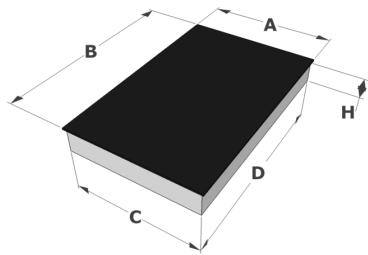

Induction - Domino
38 cm
Glass

EAN 5414425037636

Cooking Zones

- Front : 1400 W - 175 mm
- Rear : 1400/2000 W - 210 mm

Functions & features

- | | |
|-----------------------------|-------------------------------|
| ▪ Grill function | - |
| ▪ Chef function | - |
| ▪ Pot move function | - |
| ▪ Automatic pan recognition | - |
| ▪ Residual heat indication | ▪ |
| ▪ Wipeguard function | - |
| ▪ Childproof lock | ▪ |
| ▪ Pause function | - |
| ▪ Timers | Timer per Zone, Minute minder |

Design

- | | |
|----------------------|--------------------|
| ▪ Control method | Touch control |
| ▪ Info display color | Red |
| ▪ Glass edge | Bevelled |
| ▪ Mounting method | Surface, Flushline |

Dimensions

- | | |
|-----------------------------------|----------------|
| ▪ Product dimensions (WxDxH) (mm) | 380 x 520 x 58 |
| ▪ Cut-out worktop (WxD) (mm) | 350 x 490 |

Technical specifications

- | | |
|-------------------------|---------------|
| ▪ Maximum power | 3400 |
| ▪ Electrical connection | 220-240V 1L+N |
| ▪ Frequency (Hz) | 50-60 |
| ▪ Net weight (kg) | 4 |

Dimensions

	A	B	C	D	H
mm	380	520	348	490	58

Surface

	E	F	K	P	X
mm	350	490	4	6	50

Flushline

	E	F	S	T	K	P	X
mm	350	490	384	524	4	6	50