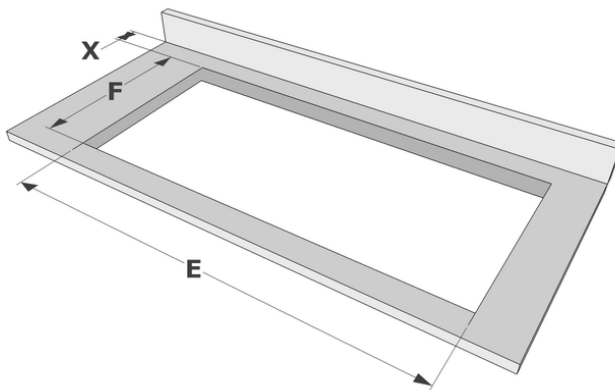

Induction - Domino
38 cm
Glass

EAN 5414425037636

Cooking Zones

- Front : 1400 W - 175 mm
- Rear : 1400/2000 W - 210 mm

Functions & features

- | | |
|-----------------------------|-------------------------------|
| ▪ Grill function | - |
| ▪ Chef function | - |
| ▪ Pot move function | - |
| ▪ Automatic pan recognition | - |
| ▪ Residual heat indication | ▪ |
| ▪ Wipeguard function | - |
| ▪ Childproof lock | ▪ |
| ▪ Pause function | - |
| ▪ Timers | Timer per Zone, Minute minder |

Design

- | | |
|----------------------|--------------------|
| ▪ Control method | Touch control |
| ▪ Info display color | Red |
| ▪ Glass edge | Bevelled |
| ▪ Mounting method | Surface, Flushline |

Dimensions

- | | |
|-----------------------------------|----------------|
| ▪ Product dimensions (WxDxH) (mm) | 380 x 520 x 58 |
| ▪ Cut-out worktop (WxD) (mm) | 350 x 490 |

Technical specifications

- | | |
|-------------------------|---------------|
| ▪ Maximum power | 3400 |
| ▪ Electrical connection | 220-240V 1L+N |
| ▪ Frequency (Hz) | 50-60 |
| ▪ Net weight (kg) | 4 |

Dimensions

	A	B	C	D	H
mm	380	520	348	490	58

Surface

	E	F	K	P	X
mm	350	490	4	6	50

Flushline

	E	F	S	T	K	P	X
mm	350	490	384	524	4	6	50