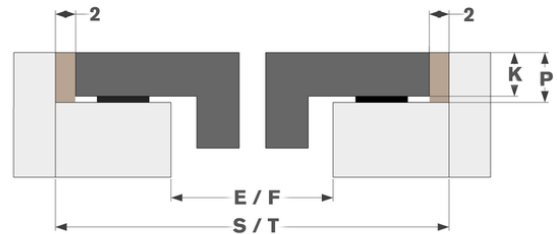

Design

- | | |
|----------------------|--------------------|
| ▪ Control method | Touch control |
| ▪ Info display color | Red |
| ▪ Glass edge | Bevelled |
| ▪ Mounting method | Surface, Flushline |

Dimensions

- | | |
|-----------------------------------|----------------|
| ▪ Product dimensions (WxDxH) (mm) | 380 x 520 x 58 |
| ▪ Cut-out worktop (WxD) (mm) | 350 x 490 |

Technical specifications

- | | |
|-------------------------|---------------|
| ▪ Maximum power | 3400 |
| ▪ Electrical connection | 220-240V 1L+N |
| ▪ Frequency (Hz) | 50-60 |
| ▪ Net weight (kg) | 4 |

Dimensions

	A	B	C	D	H
mm	380	520	348	490	58

Surface

	E	F	K	P	X
mm	350	490	4	6	50

Flushline

	E	F	S	T	K	P	X
mm	350	490	384	524	4	6	50