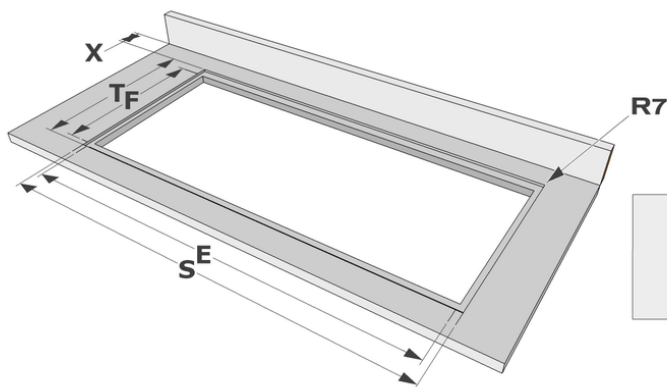

Design

- | | |
|----------------------|--------------------|
| ▪ Control method | Touch control |
| ▪ Info display color | Red |
| ▪ Glass edge | Bevelled |
| ▪ Mounting method | Surface, Flushline |

Dimensions

- | | |
|-----------------------------------|----------------|
| ▪ Product dimensions (WxDxH) (mm) | 380 x 520 x 58 |
| ▪ Cut-out worktop (WxD) (mm) | 350 x 490 |

Technical specifications

- | | |
|-------------------------|---------------|
| ▪ Maximum power | 3400 |
| ▪ Electrical connection | 220-240V 1L+N |
| ▪ Frequency (Hz) | 50-60 |
| ▪ Net weight (kg) | 4 |

Dimensions

	A	B	C	D	H
mm	380	520	348	490	58

Surface

	E	F	K	P	X
mm	350	490	4	6	50

Flushline

	E	F	S	T	K	P	X
mm	350	490	384	524	4	6	50